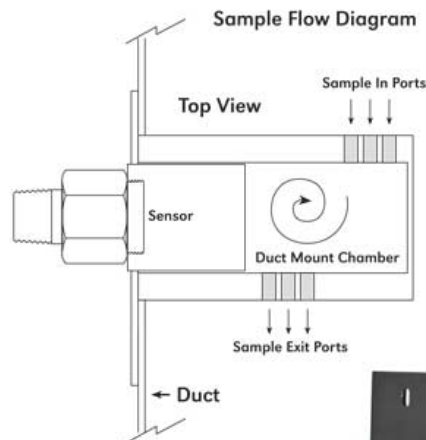

- NEMA 7 J-Box with Solid Cover
- Class I, Div I Groups A,B,C,D
- Class I, Zone 0 Group IIC
- CSA approved to Canadian & UL Requirements

Detcon Sensor Duct Mount Kits

The Detcon Sensor Duct Mount Kit allows a Detcon gas sensor assembly to be mounted so that its sensor is located inside of an air duct, while its transmitter, located outside the duct, is still accessible for calibration and other adjustments. This method of installation is much more economical than the typical sample draw type system that is normally used in such applications.

Features

- Adaptable to square & round ducts
- In-situ calibration port
- Sensor readily serviceable

Архангельск (8182)63-90-72
Астана (7172)727-132
Астрахань (8512)99-46-04
Барнаул (3852)73-04-60
Белгород (4722)40-23-64
Брянск (4832)59-03-52
Владивосток (423)249-28-31
Волгоград (844)278-03-48
Вологда (8172)26-41-59
Воронеж (473)204-51-73
Екатеринбург (343)384-55-89